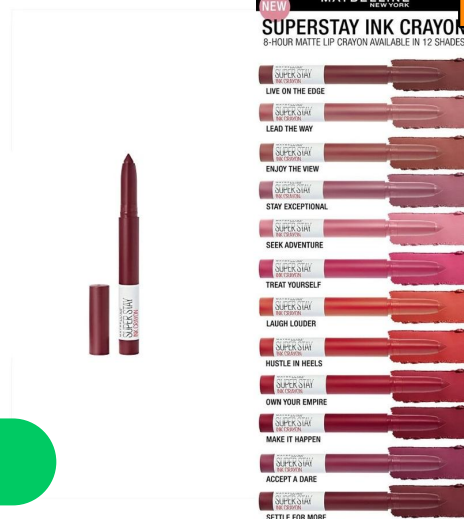

13269

CHERIMOYA DESMAQUILLANTE PA OJOS Y LABIOS 80ML

$ 15.840,00

15159

MAYBEILLINE SUPER STAY INK CRAYON SEATTLE FOR MORE

$ 17.428,00